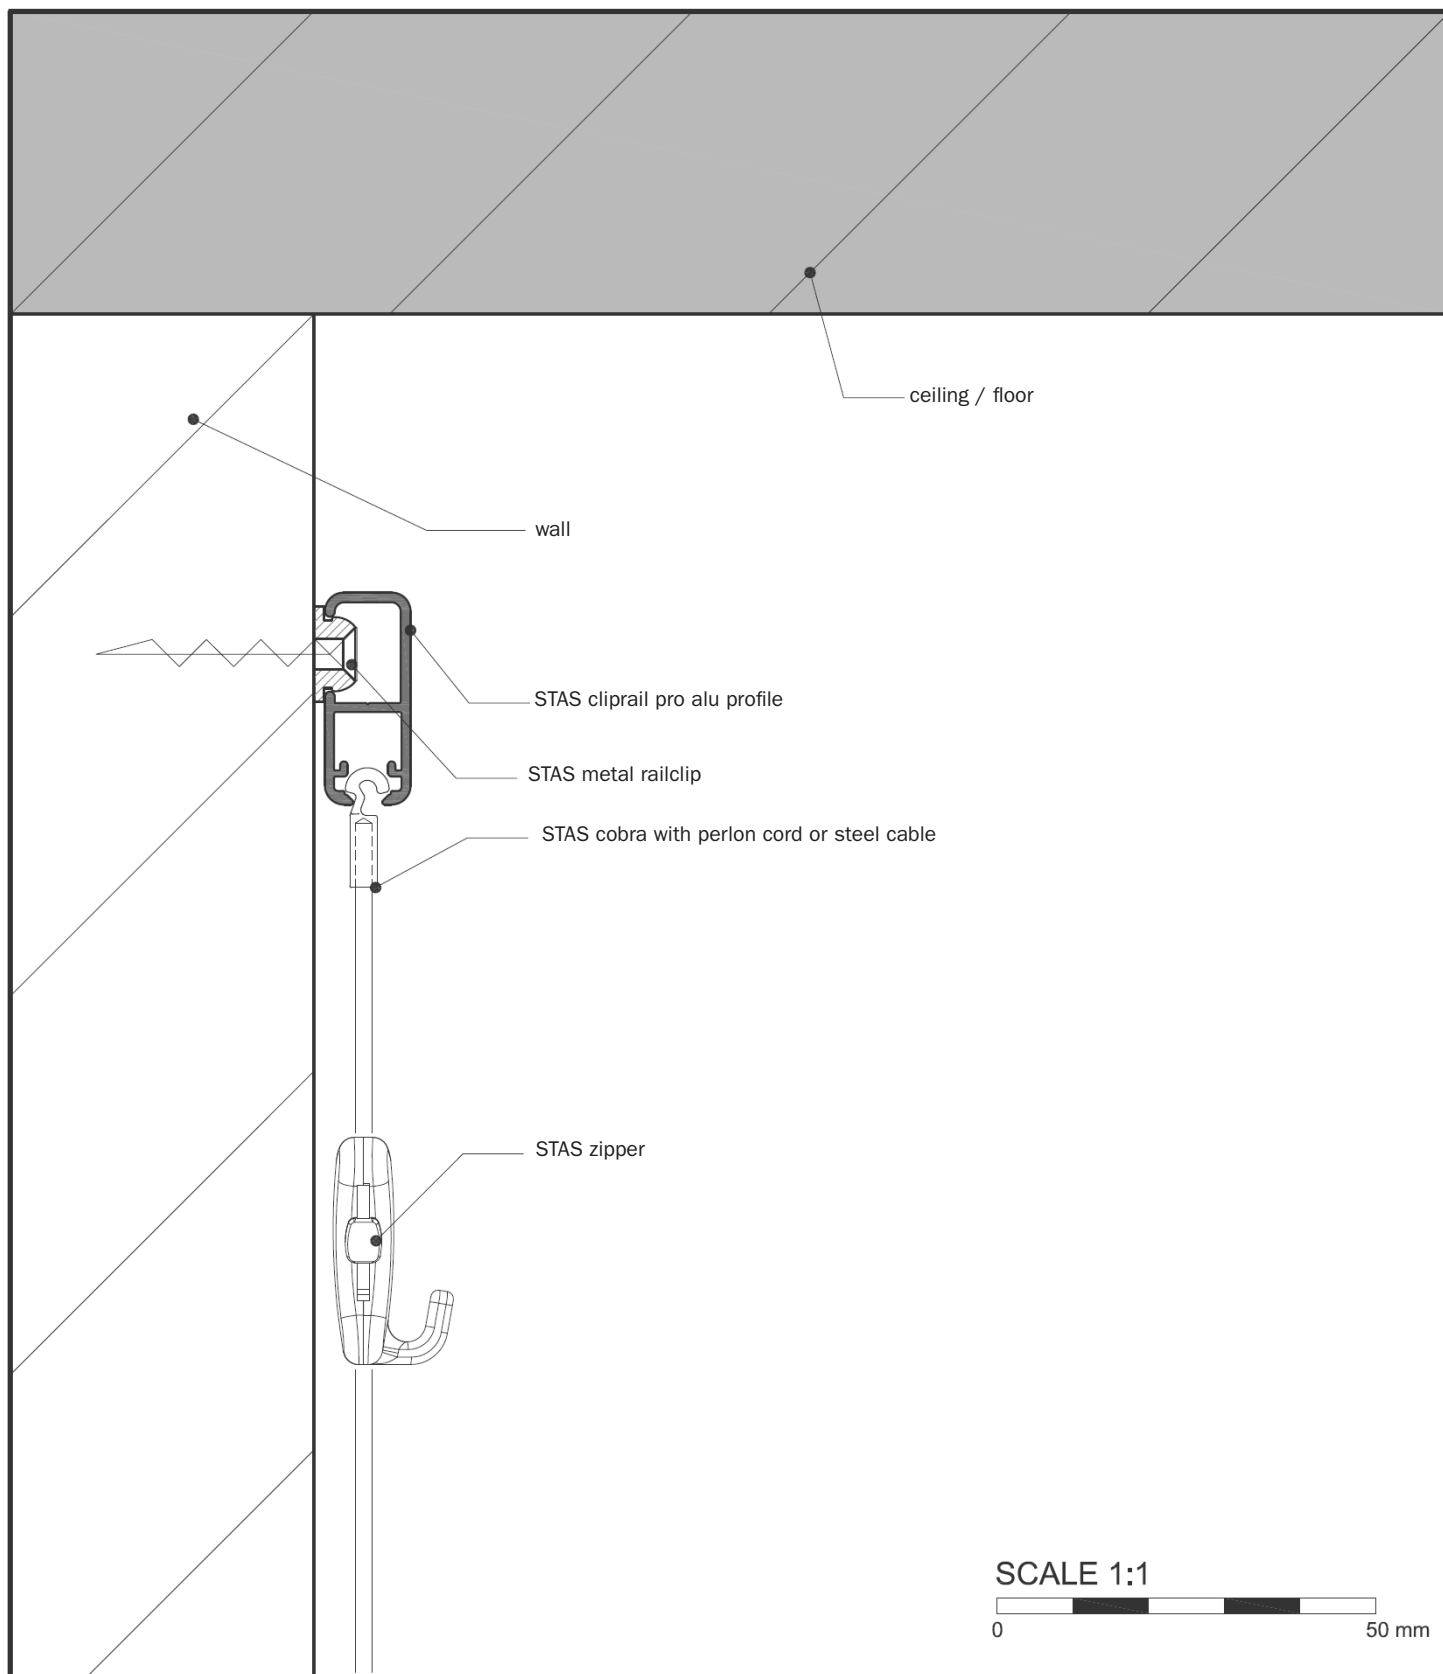

STAS cliprail pro picture hanging systems

features:

- aluminium rail
- dimensions 11 x 28 mm
- capable of carrying loads up to 45 kg per meter

options:

- hooks and cords are available in various lengths, transparent or steel cable
- standard colour rail; RAL 9010 (white) or natural aluminium. Other colours and finishing on request