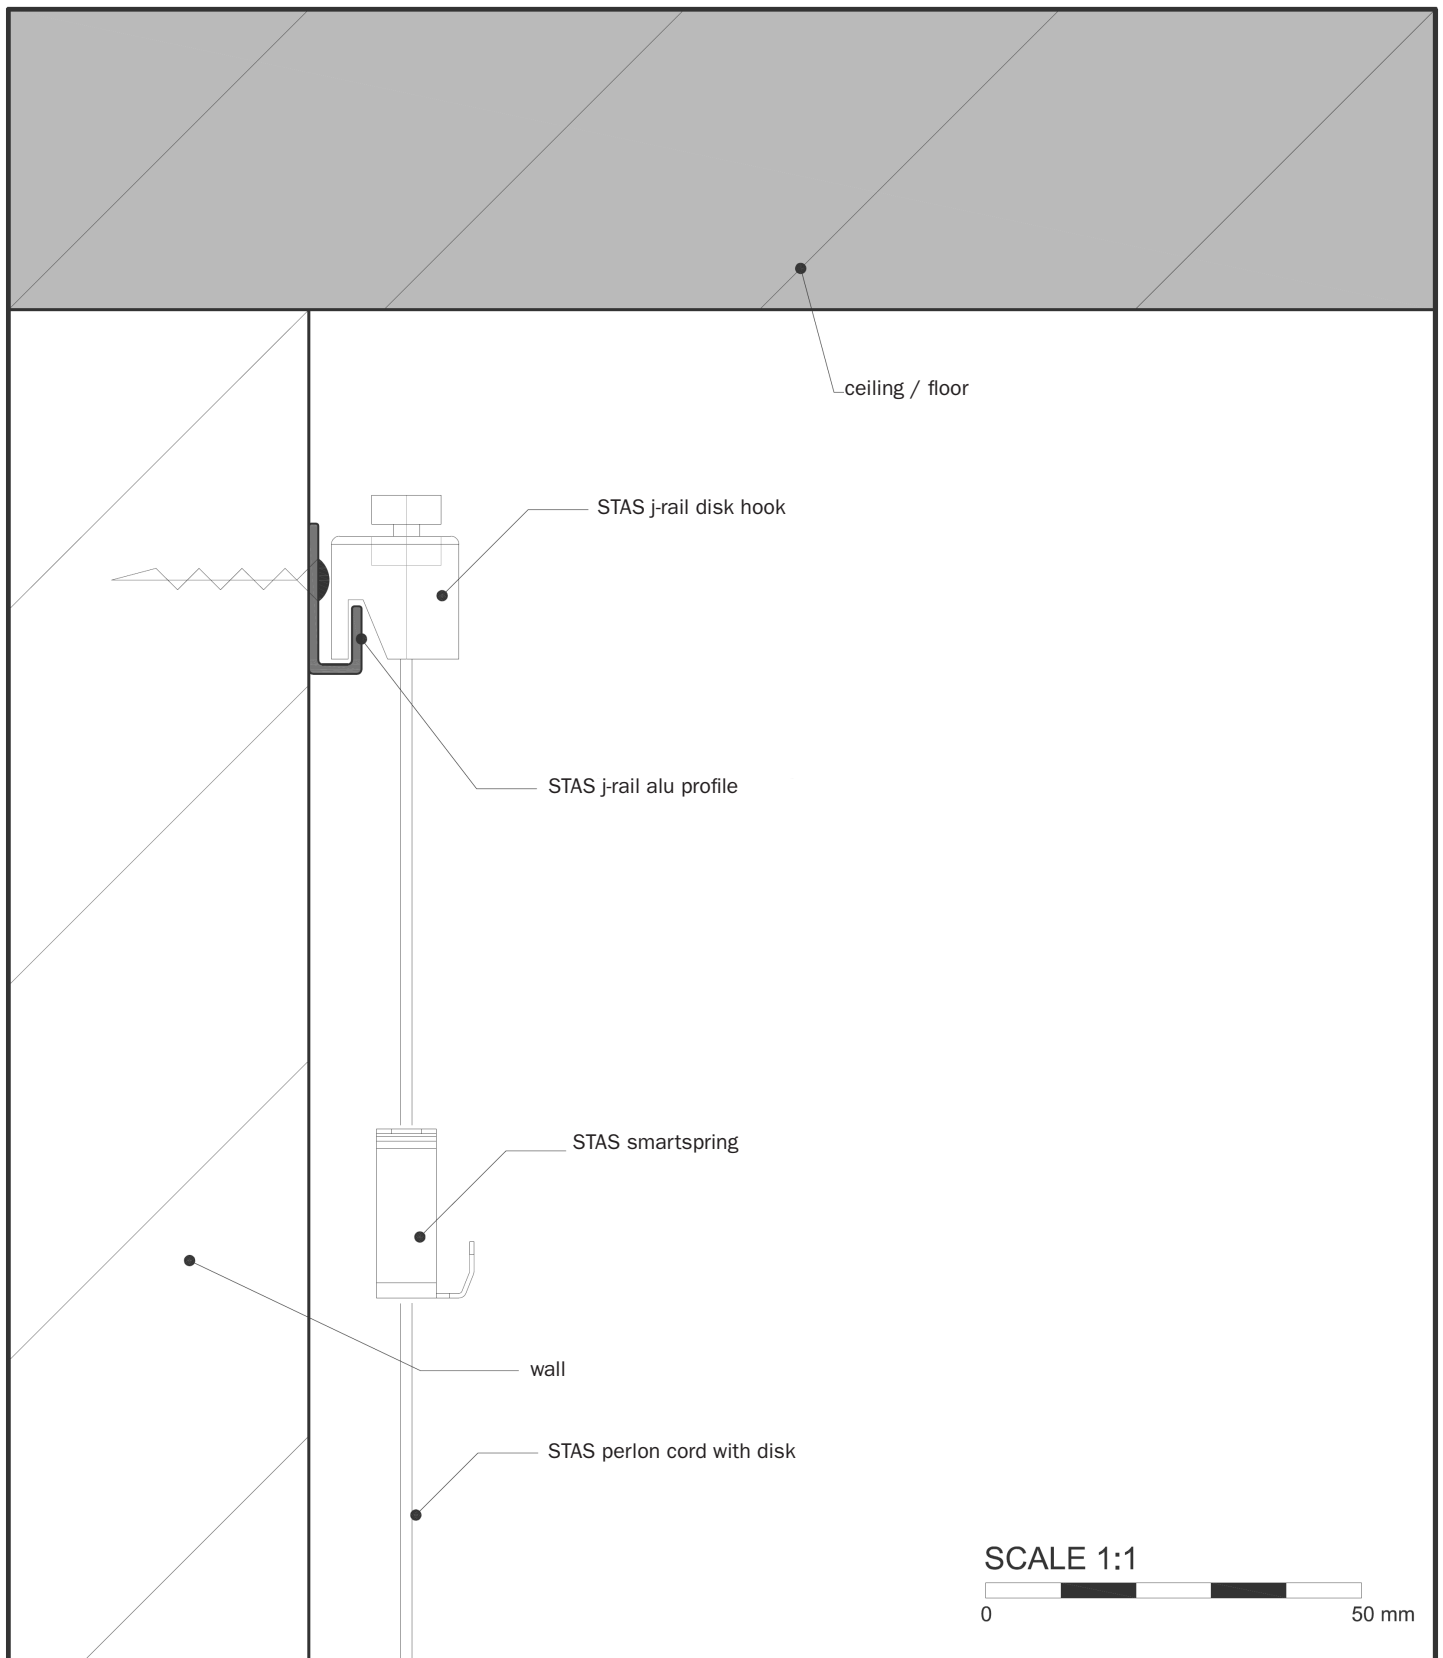

# STAS j-rail picture hanging systems

## features:

- aluminium rail
- dimensions 7 x 20 mm
- capable of carrying loads up to 25 kg per meter