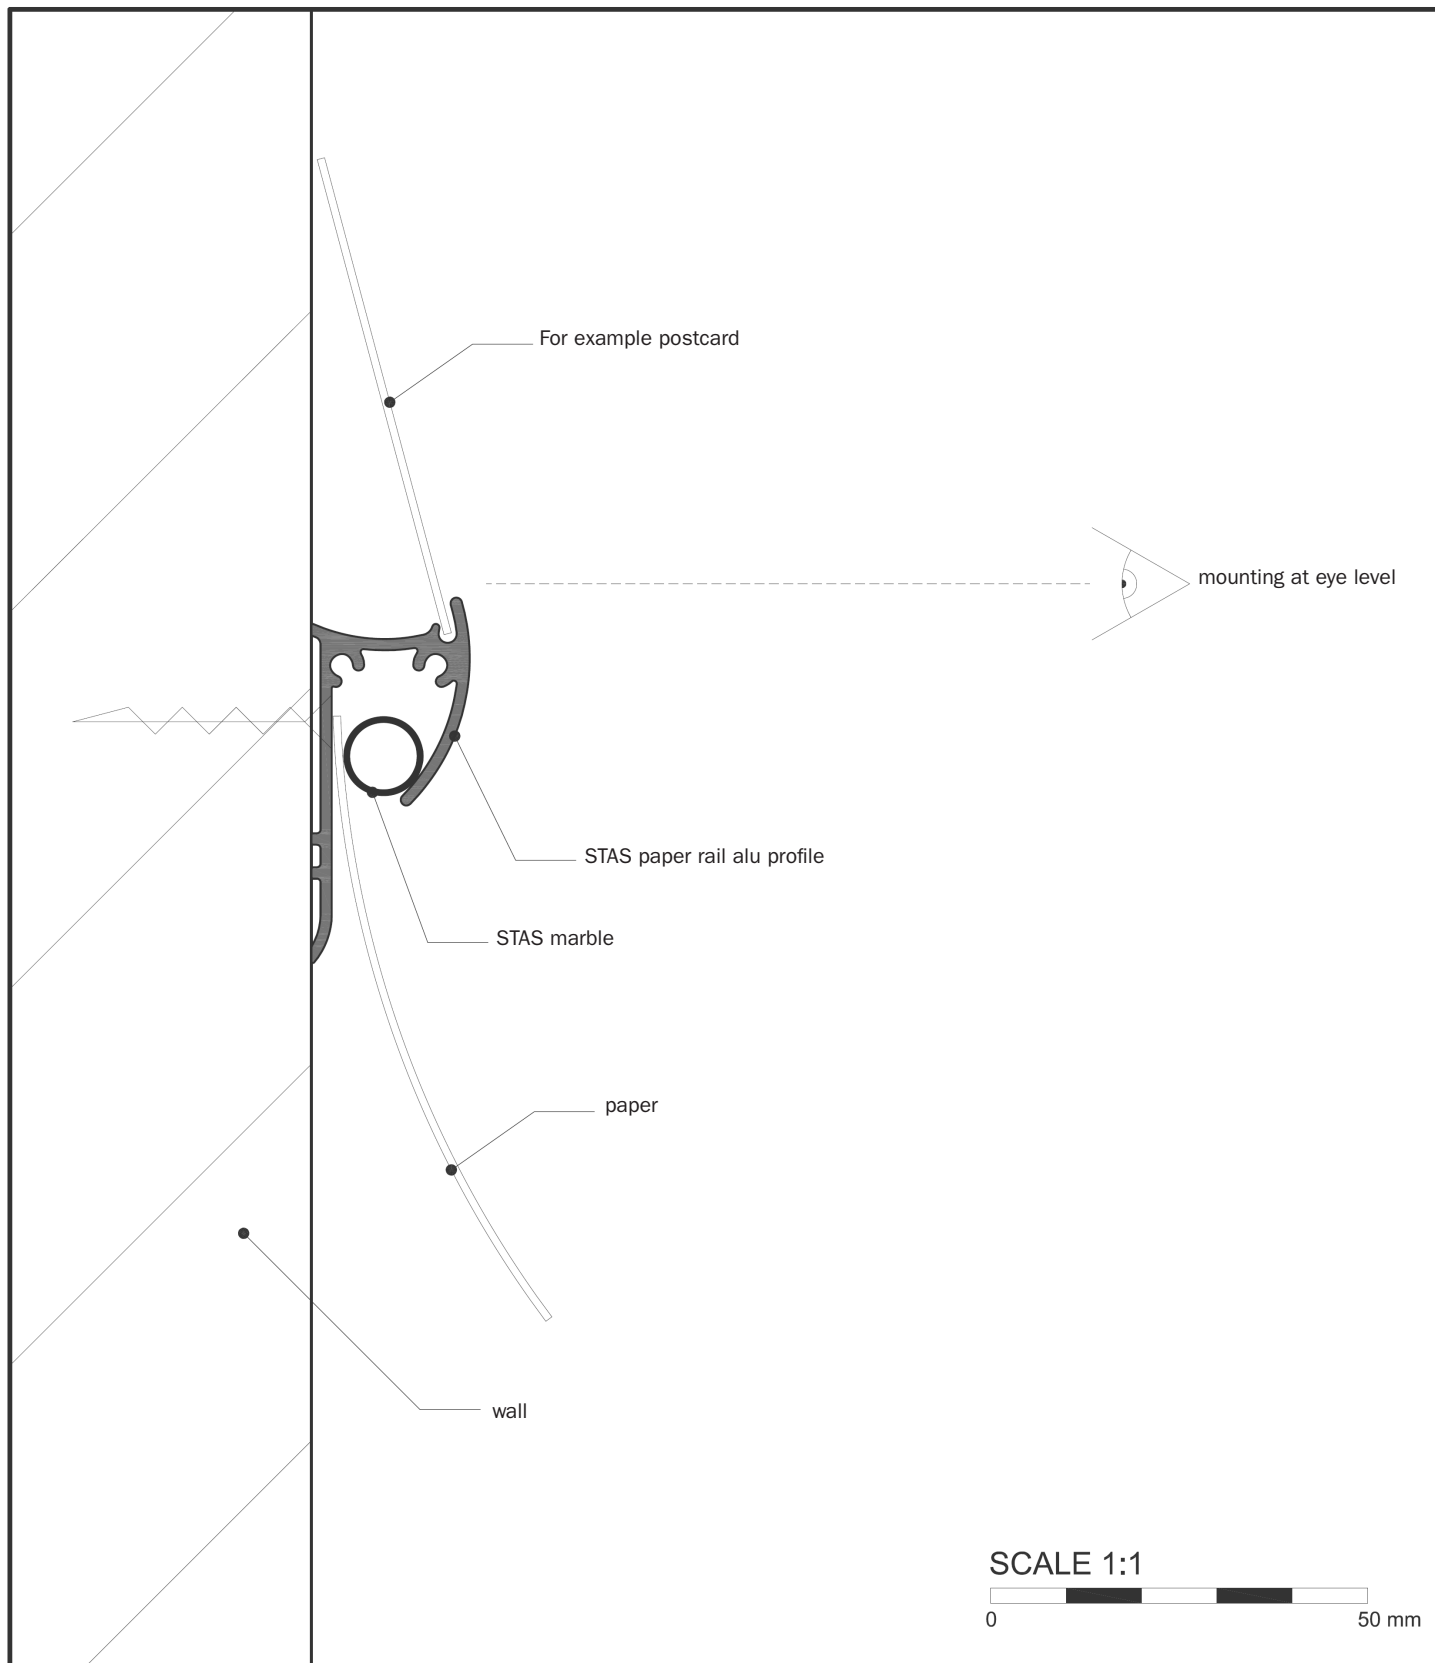

STAS paper-rail paper hanging systems

features:

- aluminium rail
- dimensions 50 x 21 mm

options:

- standard colour rail; RAL 9010 (white) or natural aluminium. Other colours and finishing on request
- system can be mounted also to adjustable rods