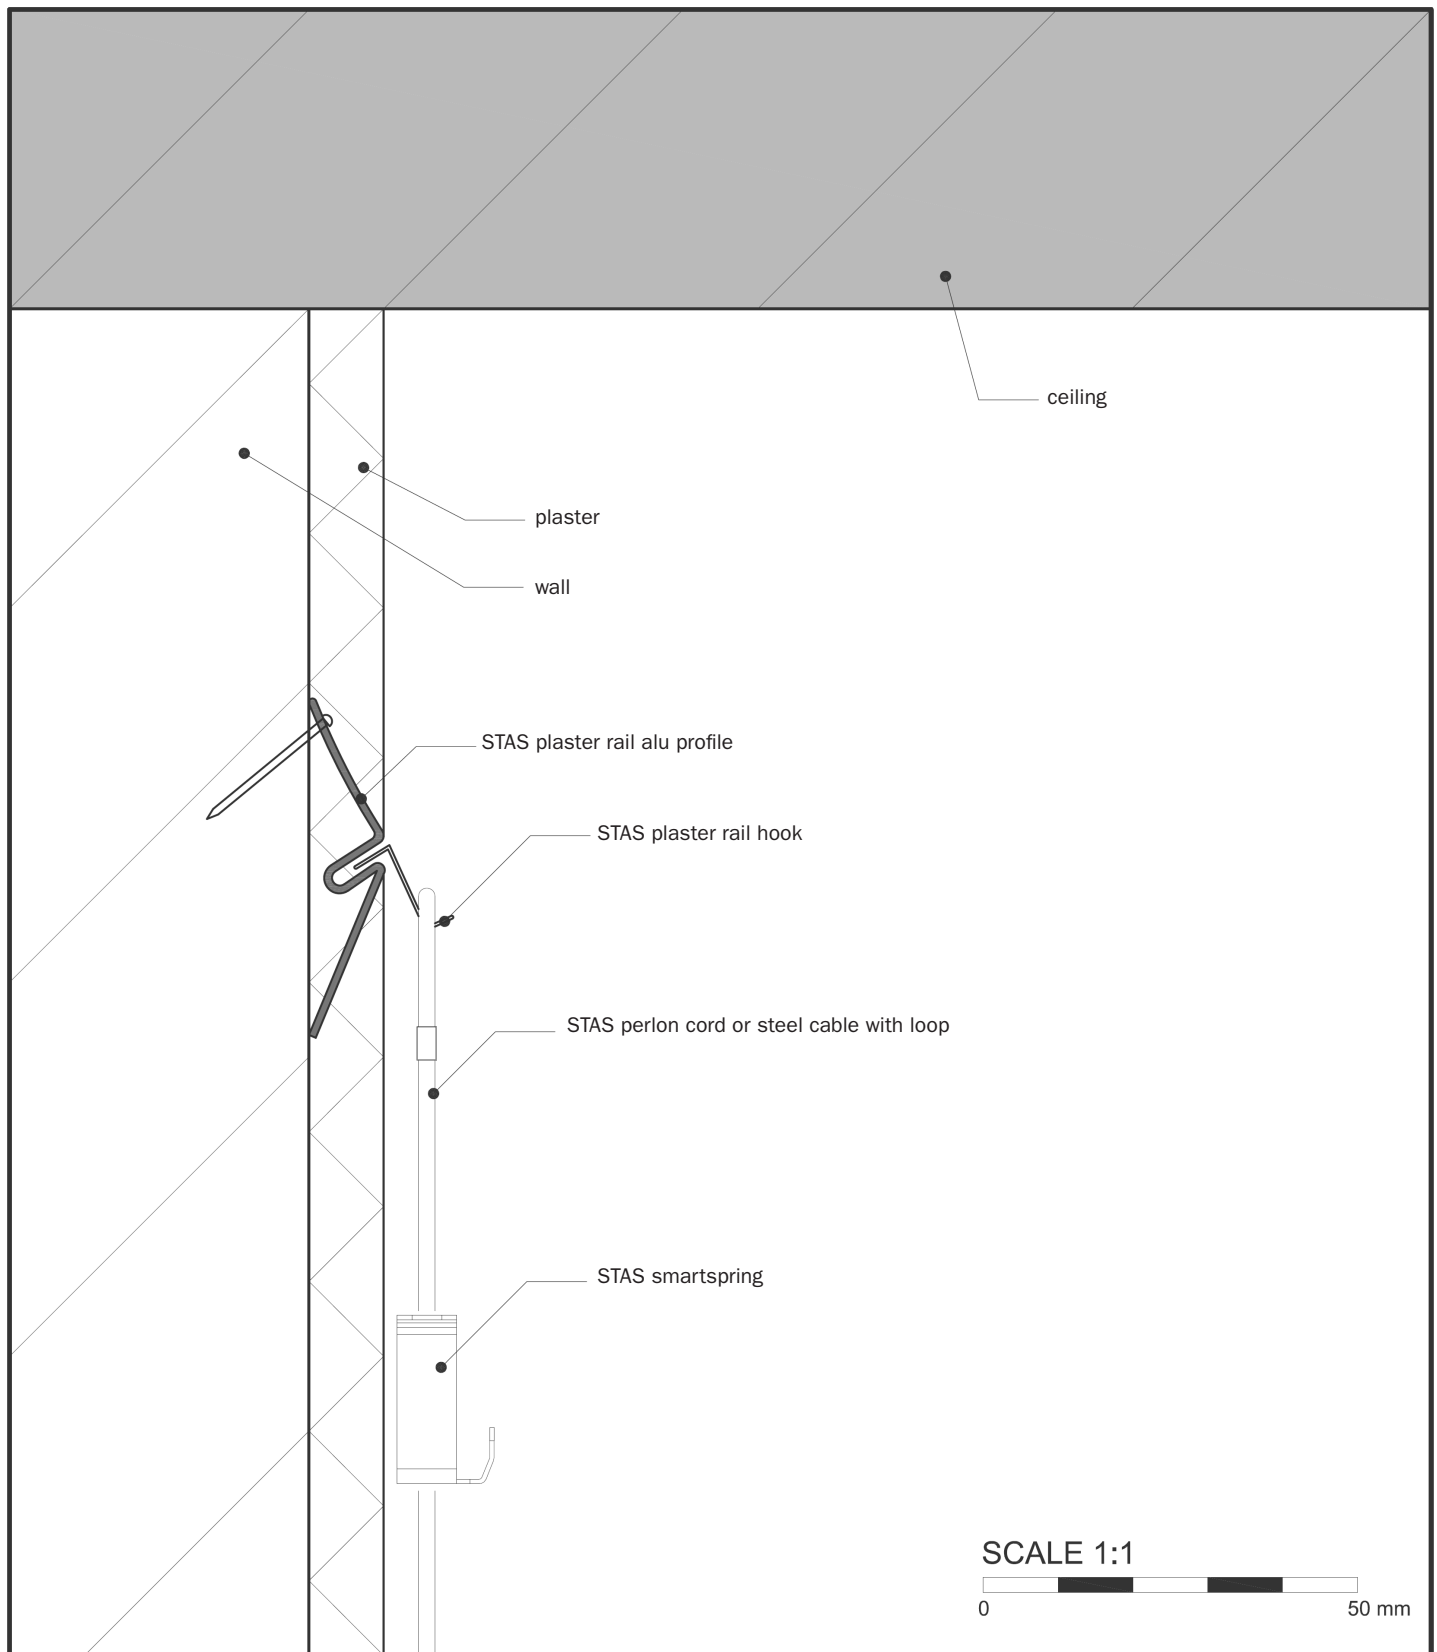

# STAS plaster-rail picture hanging systems

## features:

- zinc plated steel
- dimensions 43 x 10 mm
- capable of carrying loads up to 20 kg per meter

## options:

- hooks and cords are available in various lengths, transparent or steel cable
- standard colour rail; RAL 9010 (white) or natural aluminium. Other colours and finishing on request

STAS supplies multifunctional picture hanging systems and accessories for every wall and ceiling,