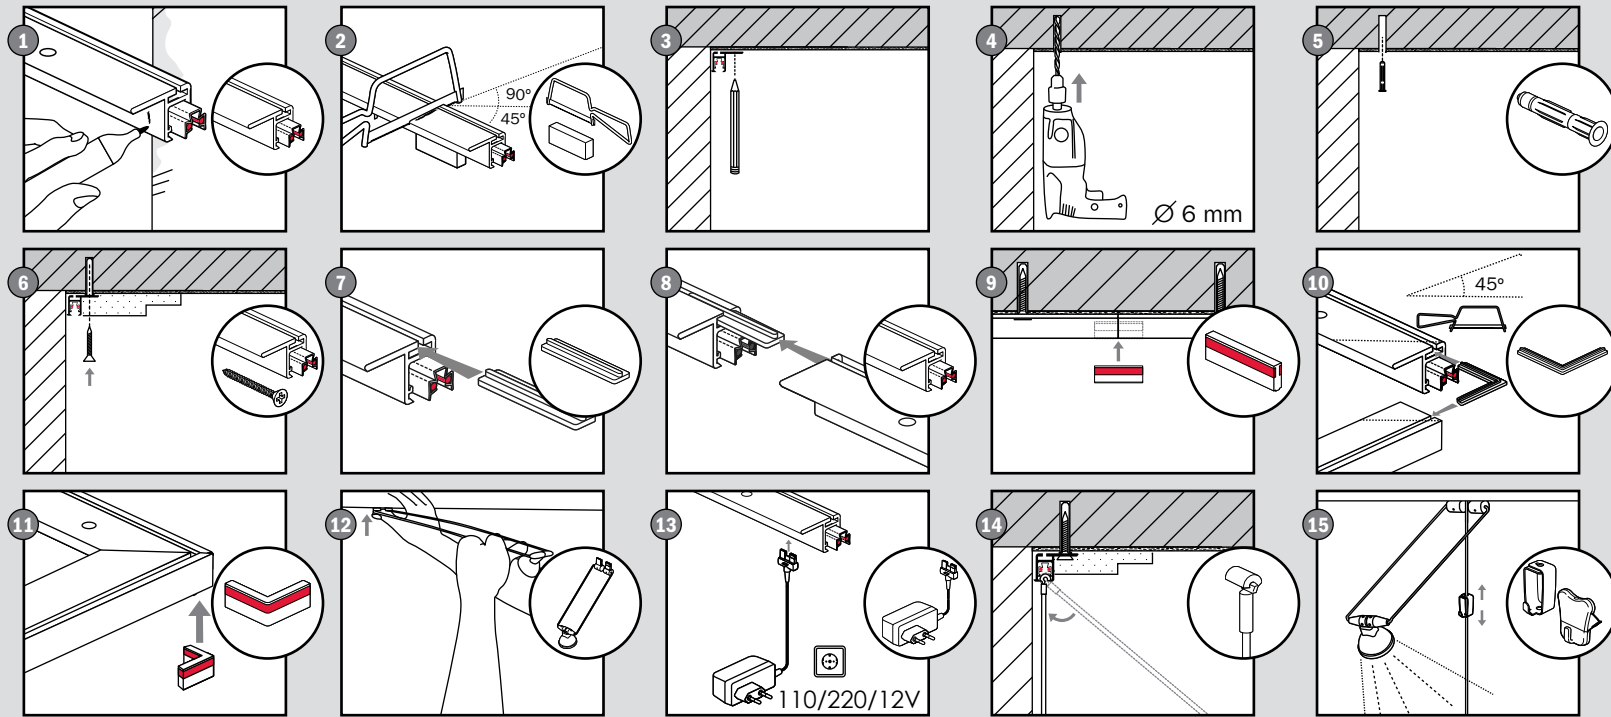

STAS multirail flat 12V

Installation Instructions

T. (805) 691-9047 - info@staspicturehanging.com
www.staspicturehanging.com

store.staspicturehanging.com

STAS armatures manual