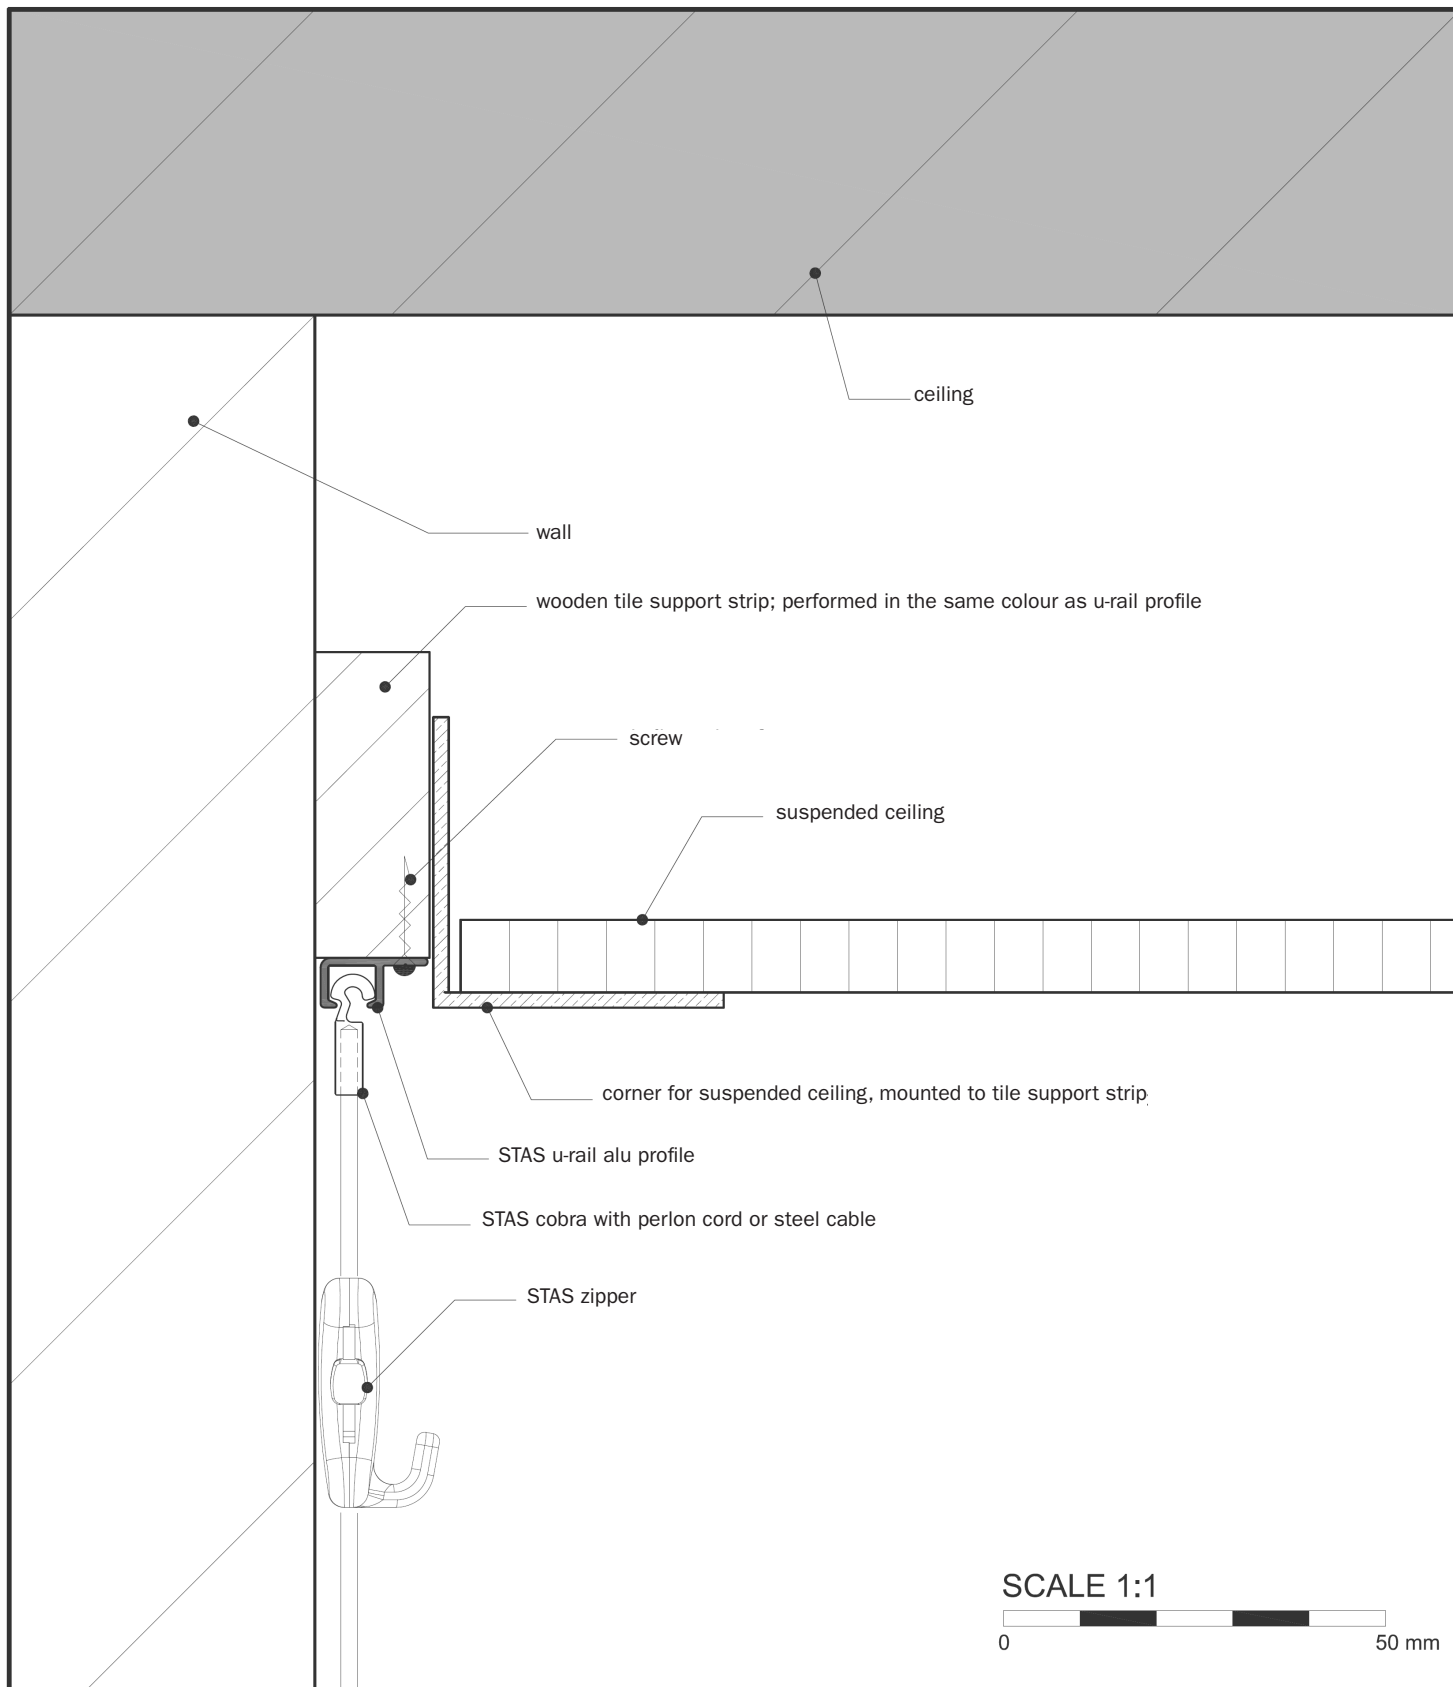

STAS u-rail picture hanging systems

features:

- aluminium rail
- dimensions 6,5 x 14 mm
- capable of carrying loads up to 20 kg per meter

options:

- hooks and cords are available in various lengths, transparent or steel cable
- standard colour rail; RAL 9010 (white), RAL 9005 (black) or natural aluminium. Other colours and finishing on request